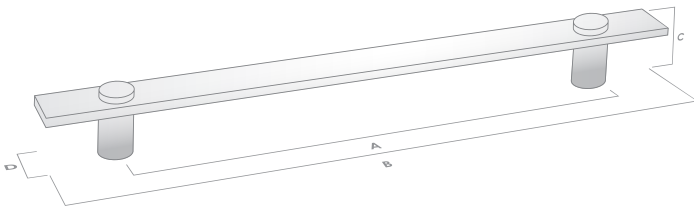

SPECIFICATION SHEET

MADERA

The Timber Collection

Handle
Tasmanian Oak

Code	CTC (A)	Length (B)	Projection (C)	Width (D)	Finish
300.050.04	-	50mm	36mm	22 x 8mm	Tas Oak/Matte Black
300.160.04	160mm	210mm	36mm	22 x 8mm	Tas Oak/Matte Black
300.224.04	224mm	274mm	36mm	22 x 8mm	Tas Oak/Matte Black
300.288.04	288mm	344mm	36mm	22 x 8mm	Tas Oak/Matte Black
300.416.04	416mm	480mm	36mm	22 x 8mm	Tas Oak/Matte Black
300.050.06	-	50mm	36mm	22 x 8mm	Tas Oak/Polished Chrome
300.160.06	160mm	210mm	36mm	22 x 8mm	Tas Oak/Polished Chrome
300.224.06	224mm	274mm	36mm	22 x 8mm	Tas Oak/Polished Chrome
300.288.06	288mm	344mm	36mm	22 x 8mm	Tas Oak/Polished Chrome
300.416.06	416mm	480mm	36mm	22 x 8mm	Tas Oak/Polished Chrome
300.050.08	-	50mm	36mm	22 x 8mm	Tas Oak/Polished Gold
300.160.08	160mm	210mm	36mm	22 x 8mm	Tas Oak/Polished Gold
300.224.08	224mm	274mm	36mm	22 x 8mm	Tas Oak/Polished Gold
300.288.08	288mm	344mm	36mm	22 x 8mm	Tas Oak/Polished Gold
300.416.08	416mm	480mm	36mm	22 x 8mm	Tas Oak/Polished Gold
300.050.08	-	50mm	36mm	22 x 8mm	Tas Oak/Satin Chrome
300.160.15	160mm	210mm	36mm	22 x 8mm	Tas Oak/Satin Chrome
300.224.15	224mm	274mm	36mm	22 x 8mm	Tas Oak/Satin Chrome
300.288.15	288mm	344mm	36mm	22 x 8mm	Tas Oak/Satin Chrome
300.416.15	416mm	480mm	36mm	22 x 8mm	Tas Oak/Satin Chrome
300.050.32	-	50mm	36mm	22 x 8mm	Tas Oak/Brushed Gold
300.160.32	160mm	210mm	36mm	22 x 8mm	Tas Oak/Brushed Gold
300.224.32	224mm	274mm	36mm	22 x 8mm	Tas Oak/Brushed Gold
300.288.32	288mm	344mm	36mm	22 x 8mm	Tas Oak/Brushed Gold
300.416.32	416mm	480mm	36mm	22 x 8mm	Tas Oak/Brushed Gold