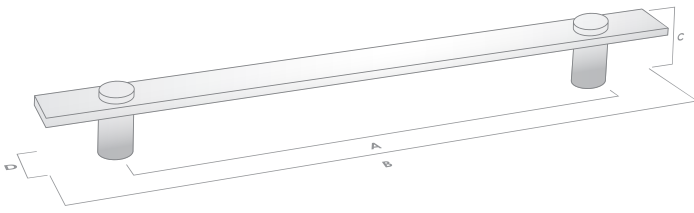

The Timber Collection

Handle
European Beech

Code	CTC (A)	Length (B)	Projection (C)	Width (D)	Finish
301.050.04	-	50mm	36mm	22 x 8mm	Euro Beech/Matte Black
301.160.04	160mm	210mm	36mm	22 x 8mm	Euro Beech/Matte Black
301.224.04	224mm	274mm	36mm	22 x 8mm	Euro Beech/Matte Black
301.288.04	288mm	344mm	36mm	22 x 8mm	Euro Beech/Matte Black
301.416.04	416mm	480mm	36mm	22 x 8mm	Euro Beech/Matte Black
301.050.06	-	50mm	36mm	22 x 8mm	Euro Beech/Polished Chrome
301.160.06	160mm	210mm	36mm	22 x 8mm	Euro Beech/Polished Chrome
301.224.06	224mm	274mm	36mm	22 x 8mm	Euro Beech/Polished Chrome
301.288.06	288mm	344mm	36mm	22 x 8mm	Euro Beech/Polished Chrome
301.416.06	416mm	480mm	36mm	22 x 8mm	Euro Beech/Polished Chrome
301.050.08	-	50mm	36mm	22 x 8mm	Euro Beech/Polished Gold
301.160.08	160mm	210mm	36mm	22 x 8mm	Euro Beech/Polished Gold
301.224.08	224mm	274mm	36mm	22 x 8mm	Euro Beech/Polished Gold
301.288.08	288mm	344mm	36mm	22 x 8mm	Euro Beech/Polished Gold
301.416.08	416mm	480mm	36mm	22 x 8mm	Euro Beech/Polished Gold
301.050.15	-	50mm	36mm	22 x 8mm	Euro Beech/Satin Chrome
301.160.15	160mm	210mm	36mm	22 x 8mm	Euro Beech/Satin Chrome
301.224.15	224mm	274mm	36mm	22 x 8mm	Euro Beech/Satin Chrome
301.288.15	288mm	344mm	36mm	22 x 8mm	Euro Beech/Satin Chrome
301.416.15	416mm	480mm	36mm	22 x 8mm	Euro Beech/Satin Chrome
301.050.32	-	50mm	36mm	22 x 8mm	Euro Beech/Brushed Gold
301.160.32	160mm	210mm	36mm	22 x 8mm	Euro Beech/Brushed Gold
301.224.32	224mm	274mm	36mm	22 x 8mm	Euro Beech/Brushed Gold
301.288.32	288mm	344mm	36mm	22 x 8mm	Euro Beech/Brushed Gold
301.416.32	416mm	480mm	36mm	22 x 8mm	Euro Beech/Brushed Gold